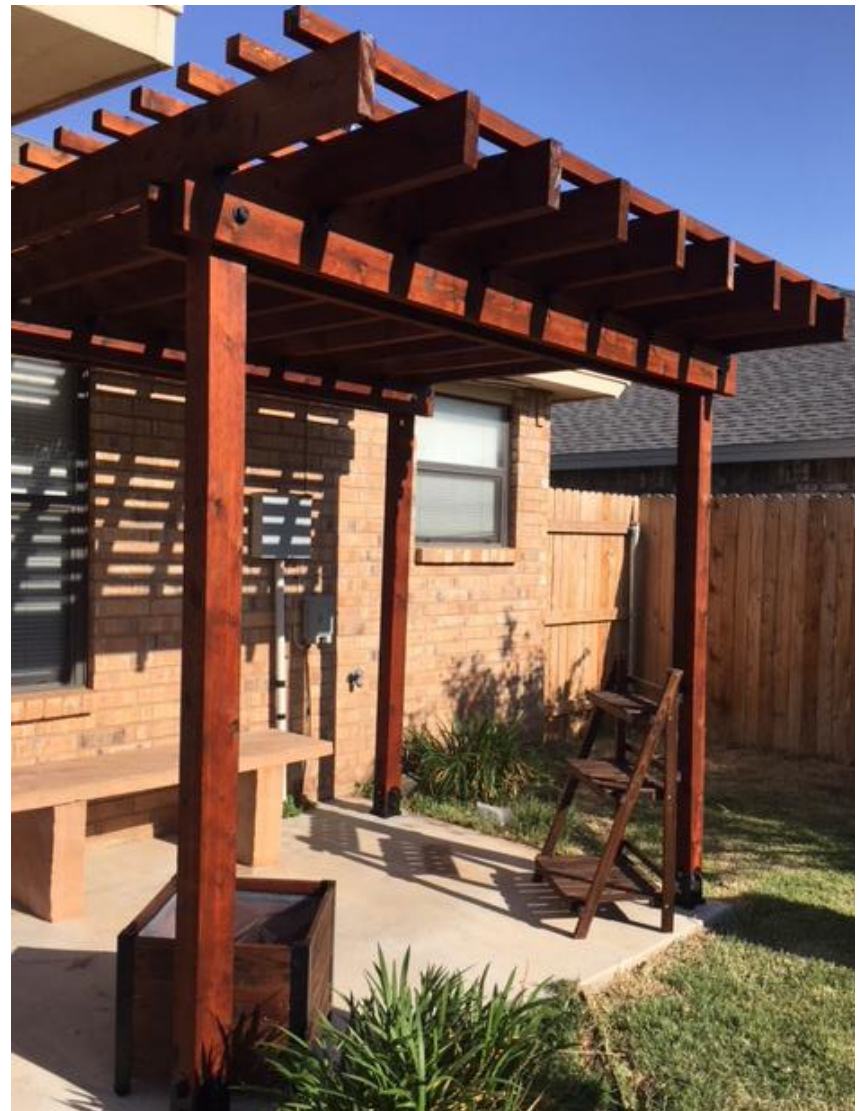

PERFECT PERGOLAS

ADD:

LIGHTS

CEILING FANS

MISTERS

STAINING

TO BUILD YOUR PERFECT PERGOLA!

VISIT WWW.OZCOBP.COM FOR
MORE PERGOLA OPTIONS