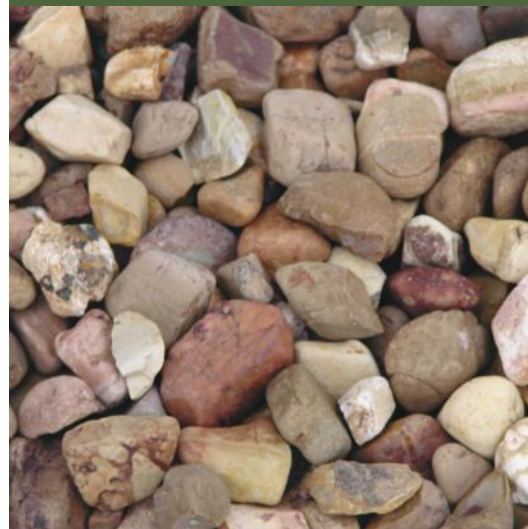

TEXAS ROCK AND FLAGSTONE

TEXAS ROCK AND
FLAGSTONE IS
OUR CHOICE
FOR XERISCAPING,
DECORATIVE GRAVEL
AND BUILDING STONE!

PEA GRAVEL

CRUSHED ROCK

PEBBLES

SCREENINGS

DESERT ROSE

DECOMPOSED GRANITE

FAIRLAND PINK

GRANITE CHIPS

BLACK STAR

LAVA ROCK

CHEROKEE

COLORADO

TITAN (TEXAS RIVER ROCK)

MOUNTAIN WHITE MARBLE CHIPS